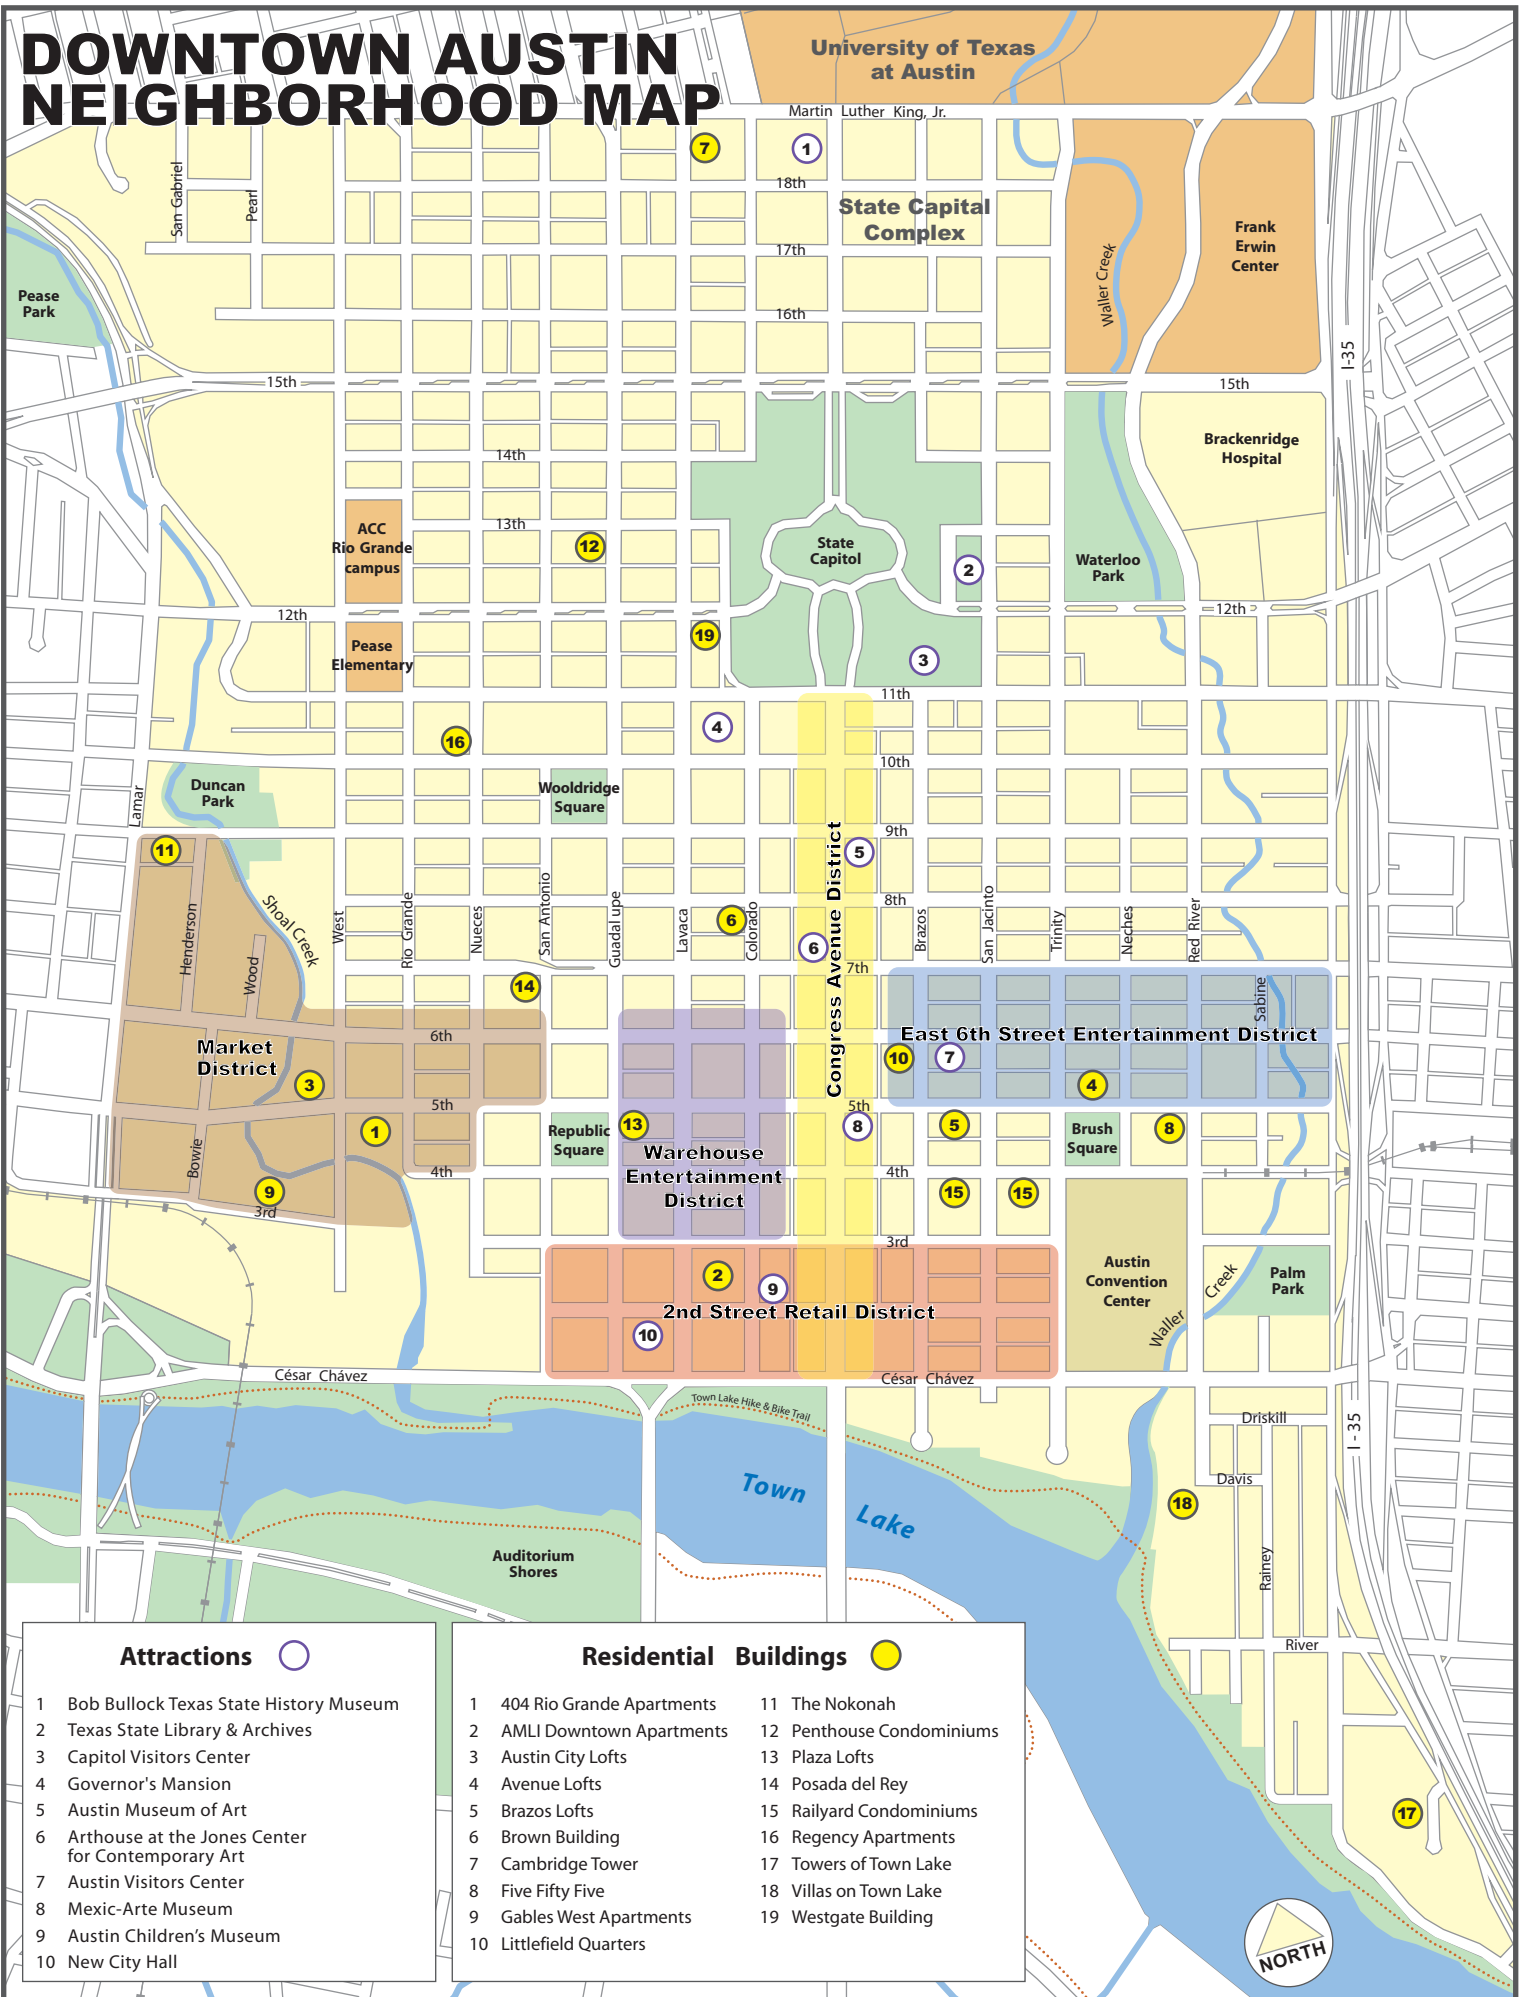

# DOWNTOWN AUSTIN NEIGHBORHOOD MAP

## Attractions

- 1 Bob Bullock Texas State History Museum
- 2 Texas State Library & Archives
- 3 Capitol Visitors Center
- 4 Governor's Mansion
- 5 Austin Museum of Art
- 6 Arthouse at the Jones Center for Contemporary Art
- 7 Austin Visitors Center
- 8 Mexic-Arte Museum
- 9 Austin Children's Museum
- 10 New City Hall

## Residential Buildings

- 1 404 Rio Grande Apartments
- 2 AMLI Downtown Apartments
- 3 Austin City Lofts
- 4 Avenue Lofts
- 5 Brazos Lofts
- 6 Brown Building
- 7 Cambridge Tower
- 8 Five Fifty Five
- 9 Gables West Apartments
- 10 Littlefield Quarters
- 11 The Nokonah
- 12 Penthouse Condominiums
- 13 Plaza Lofts
- 14 Posada del Rey
- 15 Railyard Condominiums
- 16 Regency Apartments
- 17 Towers of Town Lake
- 18 Villas on Town Lake
- 19 Westgate Building