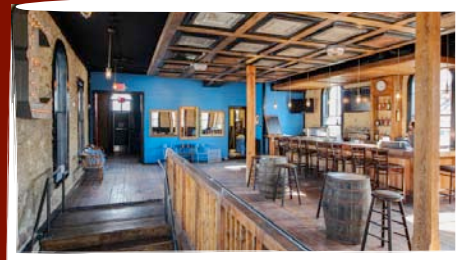

3,000 SQ. FT.
 TOTAL STANDING CAPACITY: 170
 TOTAL SEATED CAPACITY: 100

FULL SERVICE RESTAURANT
 FLAT SCREEN TV'S | A/V CAPABILITIES
 CATERING MENU FOR GROUPS OVER 20
 ADA ACCESSIBLE

BIKINIS, TEXAS & GÜLLER HALL

LOCATED IN THE BEAUTIFUL TEXAS HILL COUNTRY

6,000 SQ. FT. DANCE HALL
 3 BARS & A 1955 SKY CRUISER WHISKY SHOT BAR
 INDOOR & OUTDOOR STAGES

CATERING AVAILABLE UPON REQUEST
 A/V & SOUND CAPABILITIES
 ON-SITE PARKING LOT
 ADA ACCESSIBLE

CHICAGO HOUSE

TOTAL COMPLEX: 5,000 SQ. FT.
 TOTAL STANDING CAPACITY: 300
 TWO FULL BARS
 20 ROTATING TAPS & 2 CASK ALES
 A/V & SOUND CAPABILITIES
 CATERING MENU FOR GROUPS OVER 20

UPSTAIRS ON TRINITY

1,800 SQ. FT.
 WINE BAR & PRIVATE EVENT SPACE

VINYL

1,500 SQ. FT.
 SPEAKEASY LOUNGE & PRIVATE EVENT SPACE

HISTORIC SCOOT INN

12,500 SQ. FT.
 TOTAL STANDING CAPACITY: 860
 INDOOR: 160 | OUTDOOR: 700

THREE FULL BARS | 2 STAGES
 AUDIO & LIGHTING CAPABILITIES
 CATERING MENU AVAILABLE