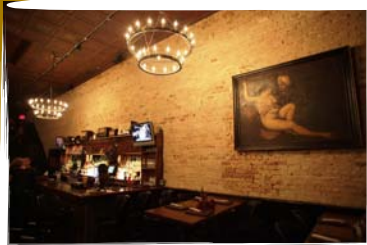

BIKINIS, TEXAS & GÜLLER HALL

LOCATED IN THE BEAUTIFUL TEXAS HILL COUNTRY

6,000 SQ. FT. DANCE HALL
3 BARS & A 1955 SKY CRUISER WHISKY SHOT BAR
INDOOR & OUTDOOR STAGES

CATERING AVAILABLE UPON REQUEST
A/V & SOUND CAPABILITIES
ON-SITE PARKING LOT
ADA ACCESSIBLE